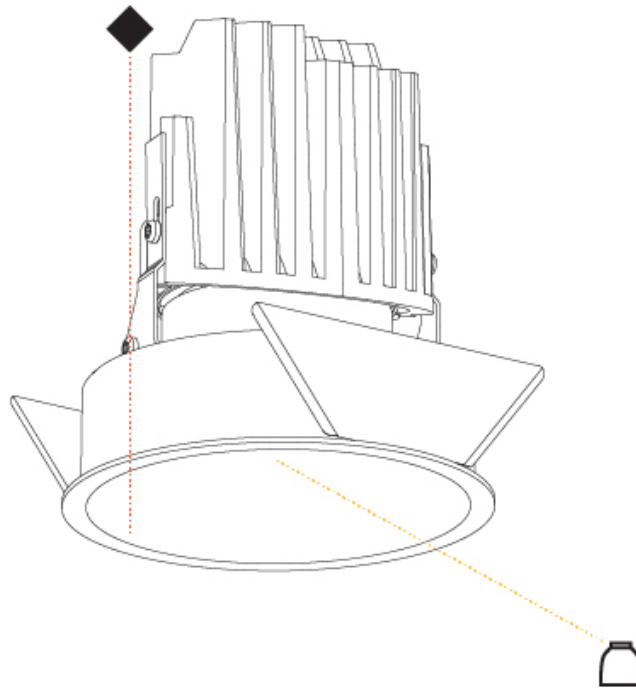

BIONIQ ROUND DEEP RECESSED

A35281-

PROJECT
TYPE
SPECIFIER
QUANTITY
DATE