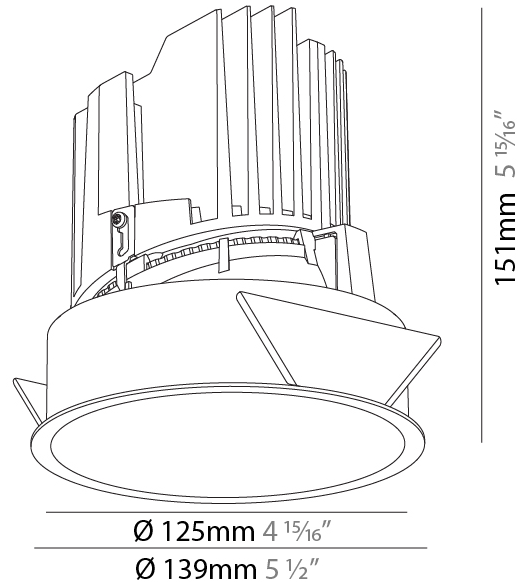

GENERAL

Series: Bioniq
Subseries: Bioniq Round Deep
Brand: Prolight
Division: Architectural
Mounting Type: Recessed
Mounting Location: Ceiling
Subcategory: Downlight

PHYSICAL

Shape: Round
Diameter (mm): 139
Diameter (in): 5 1/2
Height (mm): 151
Height (in): 5 15/16
Ceiling Thickness (mm): 10 / 12.5 / 15
Ceiling Thickness (in): 3/8 or 1/2 or 9/16
Min. Recessing Depth (mm): 170
Min. Recessing Depth (in): 6 11/16
Light Distribution: Downlight
Weight (kg): 0.951
Weight (lbs): 2.1
Fixture Finish: SSR / BKV / CWI / CRY / HAB / UFT / ITA / RUA / FTG / MYG / LOD / PUS / FRO / FUP / KIA / POP / BLS / SPG / MEY / GOH / GUM / CHC / COM / ABZ / JAG / OBR / MOS / ROR
Fixture Material: Aluminum Die Cast
Cut-out Measurements: 130mm / 5 1/8"

ELECTRICAL

Lamp Type: LED (Zhaga Standard)
Input Wattage (W): 28.6
Total Output Wattage (W): 26.4
Dimming: Tri-Mode (Non-Dimming and Phase Dimming (120Vac only) and 0-10V Dimming)
Driver Included: No
Driver Location: Recessed Housing
Driver Type: Constant Current - Universal
Driver Class: Class 2
Input Voltage (V): 120 - 277
Constant Current (MA): 700

LED

Number of LEDs: 1
Color Temperature (°K): 2700 / 3000 / 3500 / 4000
Max. Delivered Lumen (lm): 1890 / 1940 / 2038 / 2080
Nominal Lumen (lm): 3210 / 3290 / 3459 / 3530
CRI: >90 CRI
Efficiency (%): 0.631
Lamp Life (hrs): 50000

OPTICAL

Reflector: 20 / 25 / 40

RATINGS AND CERTIFICATIONS

Certified By: Certified for North American Standards
IP rating: IP54