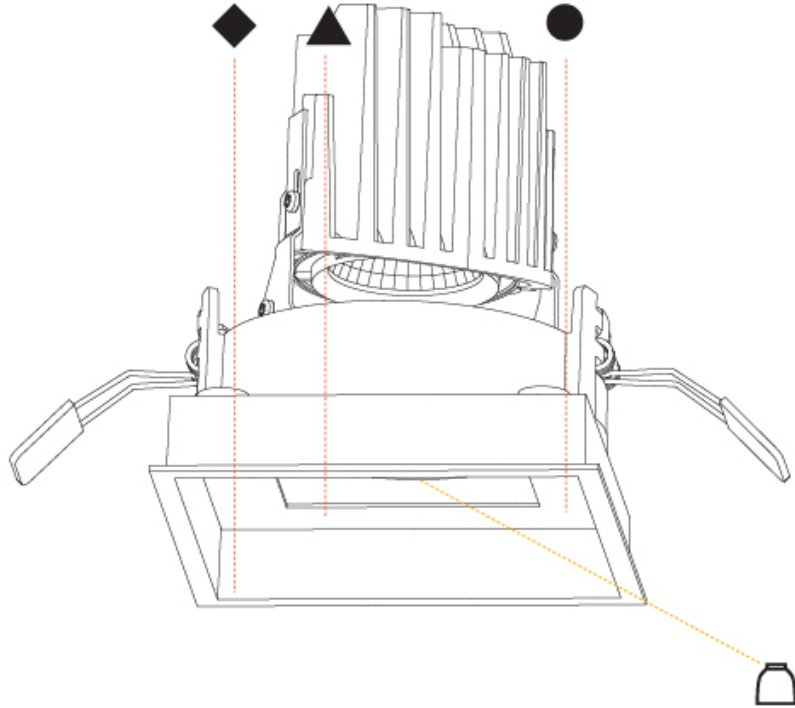

BIONIQ SQUARE DEEP COMFORT RECESSED

A35371-

For Color / Finish Chart & Symbology see Appendix or product page downloadable area.

	27K	35K	30K	40K	°K
Color Temperature	2700K	3500K	3000K	4000K	
Reflector	20	40	60		
	20°	40°	60°		

ORDER-EXAMPLE: **◆ ▲ ● °K**
L3XXXX- 02 02 02 30K 20
Black Black Black 3000K 20°